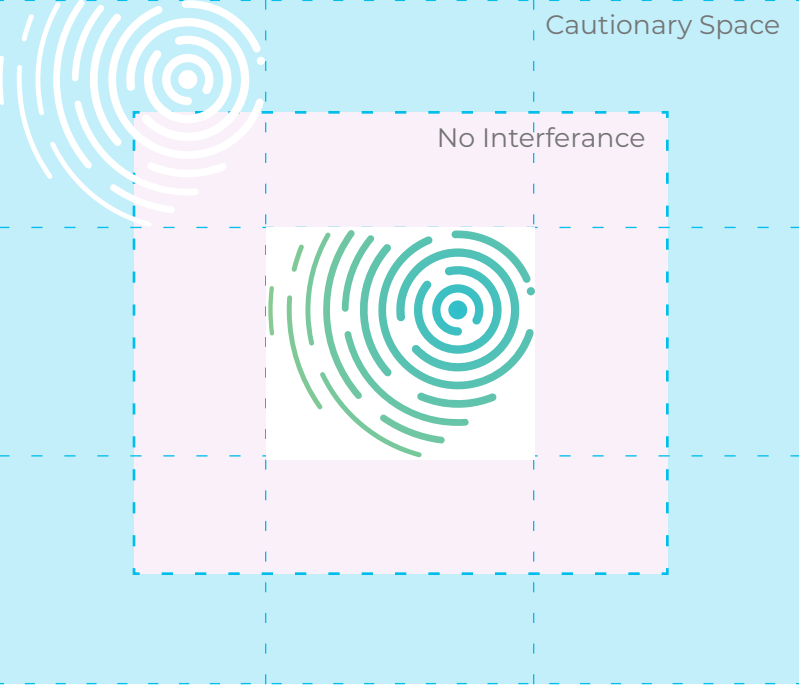

CLEAR SPACE