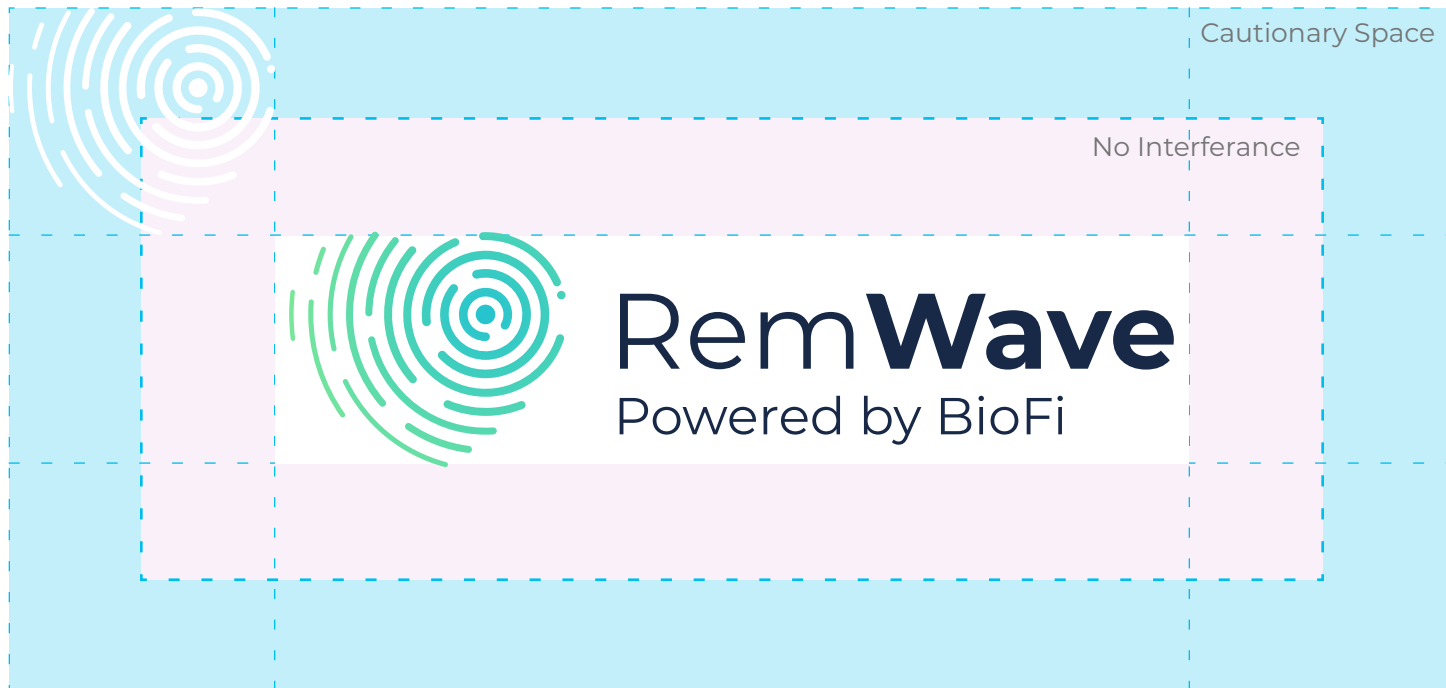

RemWave

RemWave is a product line that covers areas in adult/family sleep, Assisted Living Facilities and Security. The product name may be paired with the Powered by BioFi tag in limited use cases to connect the product to the brand identity.

CLEAR SPACE