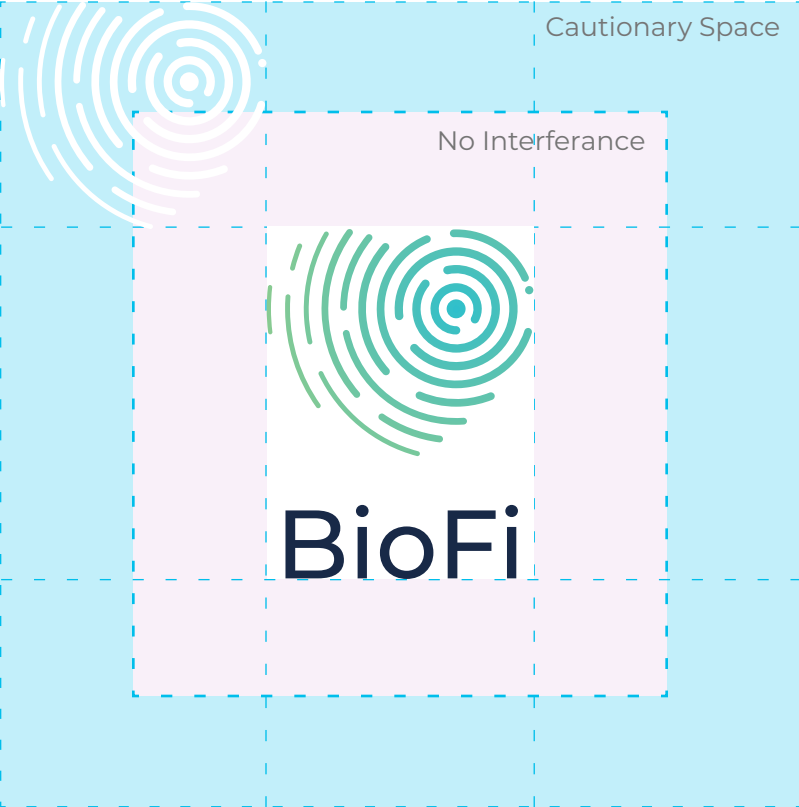

The Heartprint symbolizes the unique biometric identity of every individual. The Heartprint logomark should be used in isolation only when there is enough contextual information about the company and/or product it is representing.

CLEAR SPACE

LOGOMARK VARIATIONS

Default

Black

White

BioFi logo

Behind all our products is our BioFi technology. The BioFi logo is used when referring to or signifying that the accompanying product is built around our BioFi technology. The Powered by BioFi tag may be implemented as a stand alone logo, product logos (*limited use*), on physical D2C products, partner products, and in digital experiences using BioFi technology.

BioFi

CLEAR SPACE - STACKED

STACKED LOGO VARIATIONS

Default

Black

White

CLEAR SPACE - INLINE

INLINE LOGO VARIATIONS