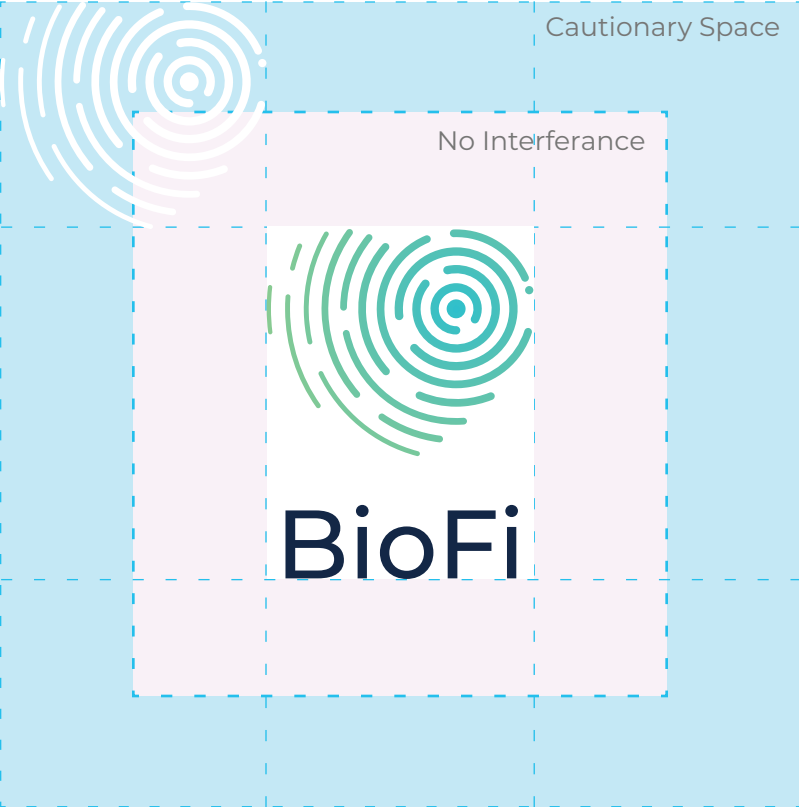

Black

White

INLINE LOGO VARIATIONS - Powered by Biofi

Default

Black

White

BioFi logo

Behind all our products is our BioFi technology. The BioFi logo is used when referring to or signifying that the accompanying product is built around our BioFi technology. The Powered by BioFi logo is incorporated as a tagline or stand alone logo with our corporate identity, product logos, physical products and partner products.

BioFi

CLEAR SPACE - STACKED

BioFi Logo

STACKED LOGO VARIATIONS

Default

Black

White

CLEAR SPACE - INLINE